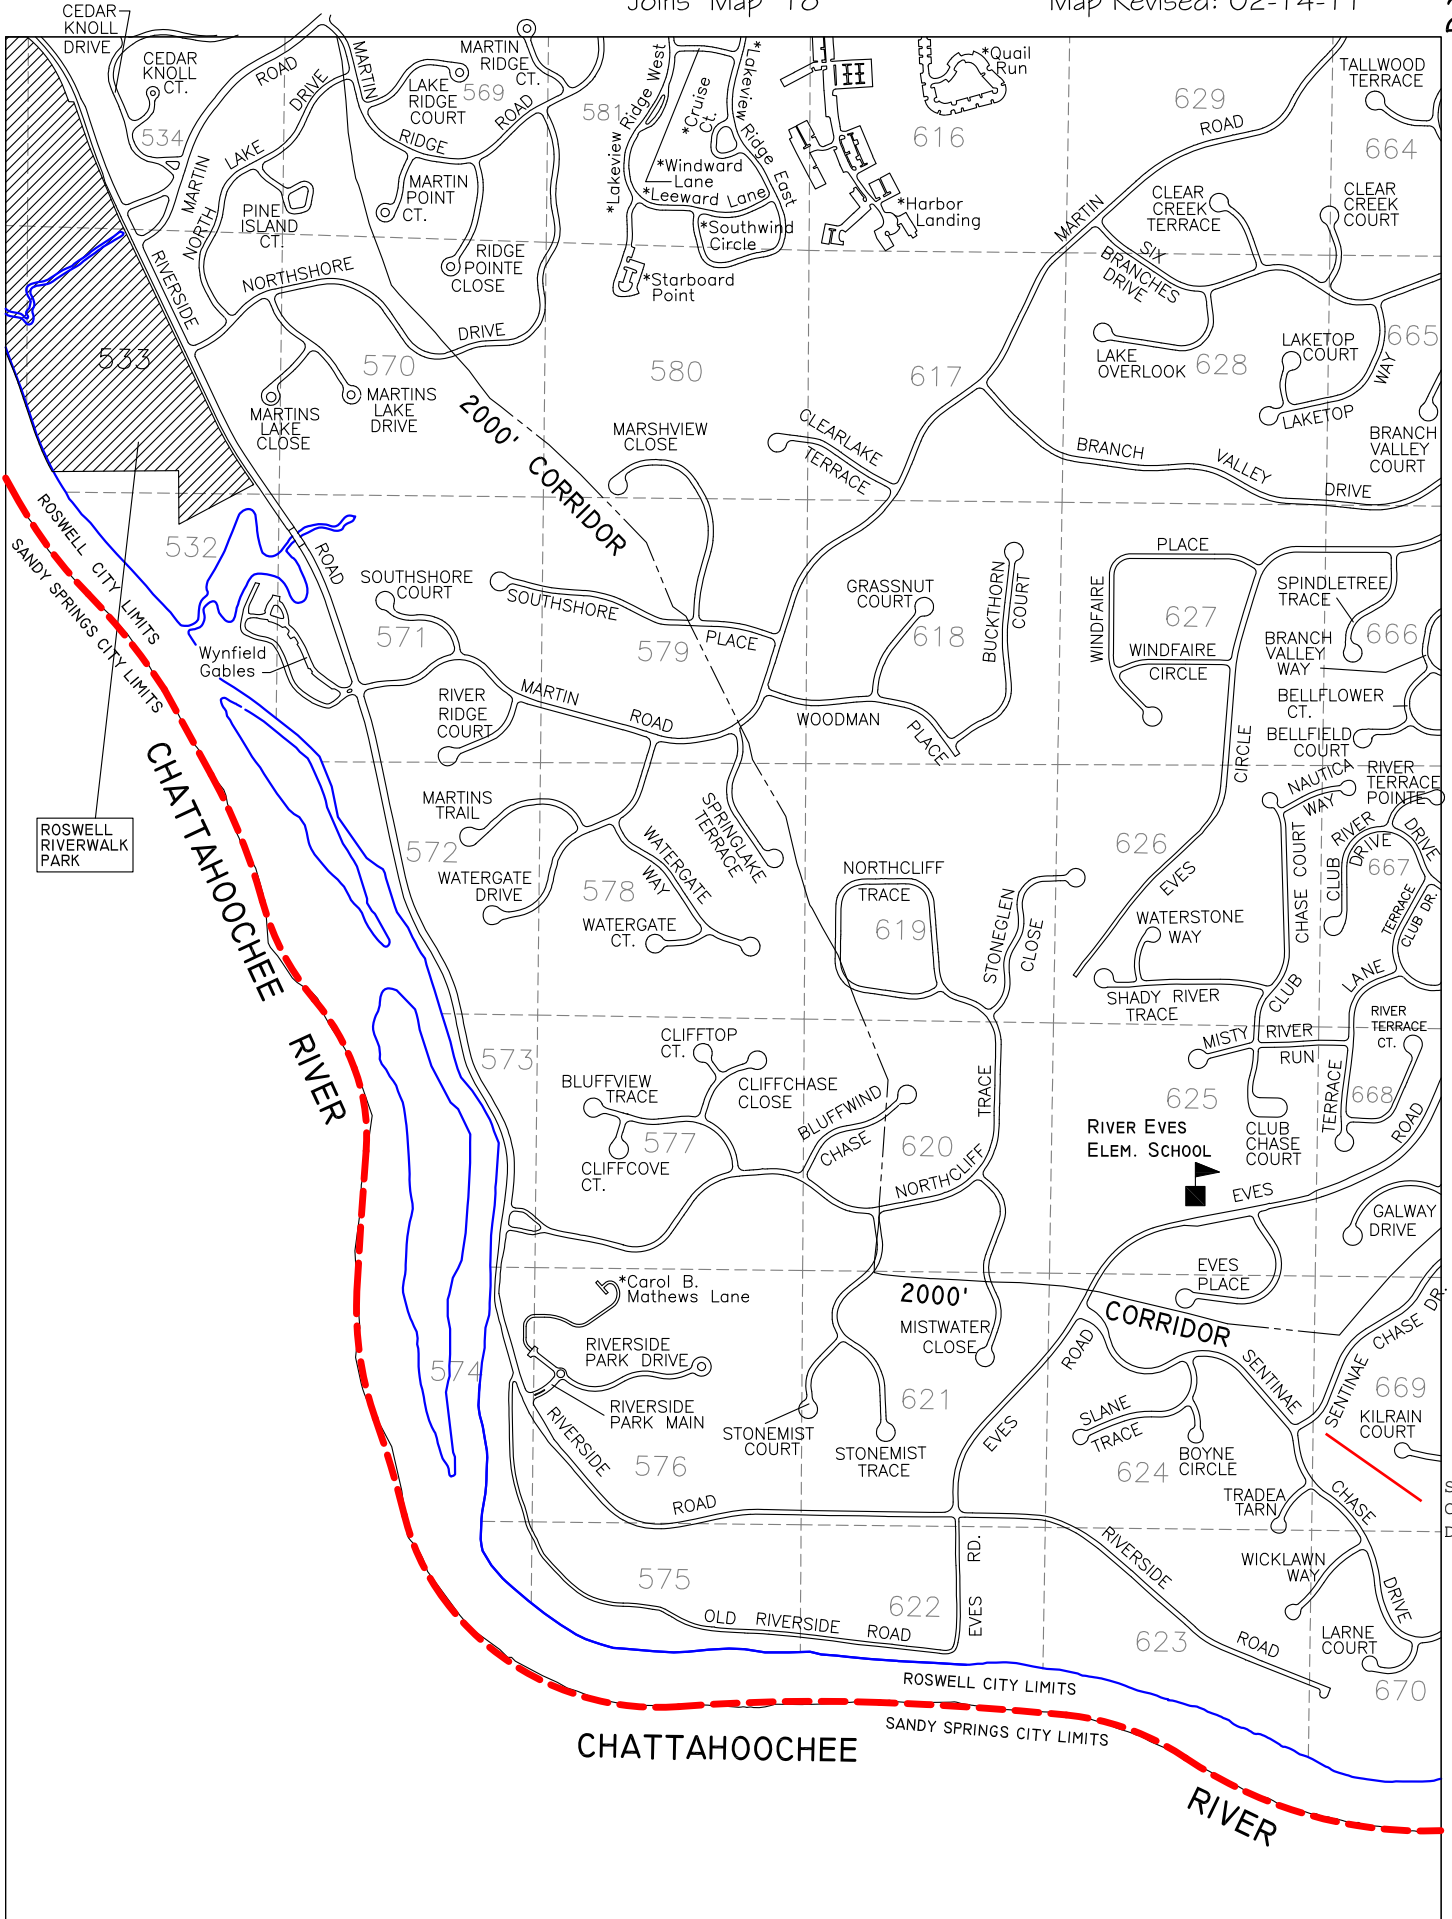

Joins Map 23

Joins Map 25

Sentinae Chase Dr Layout

CHATTAHOOCHEE

RIVER