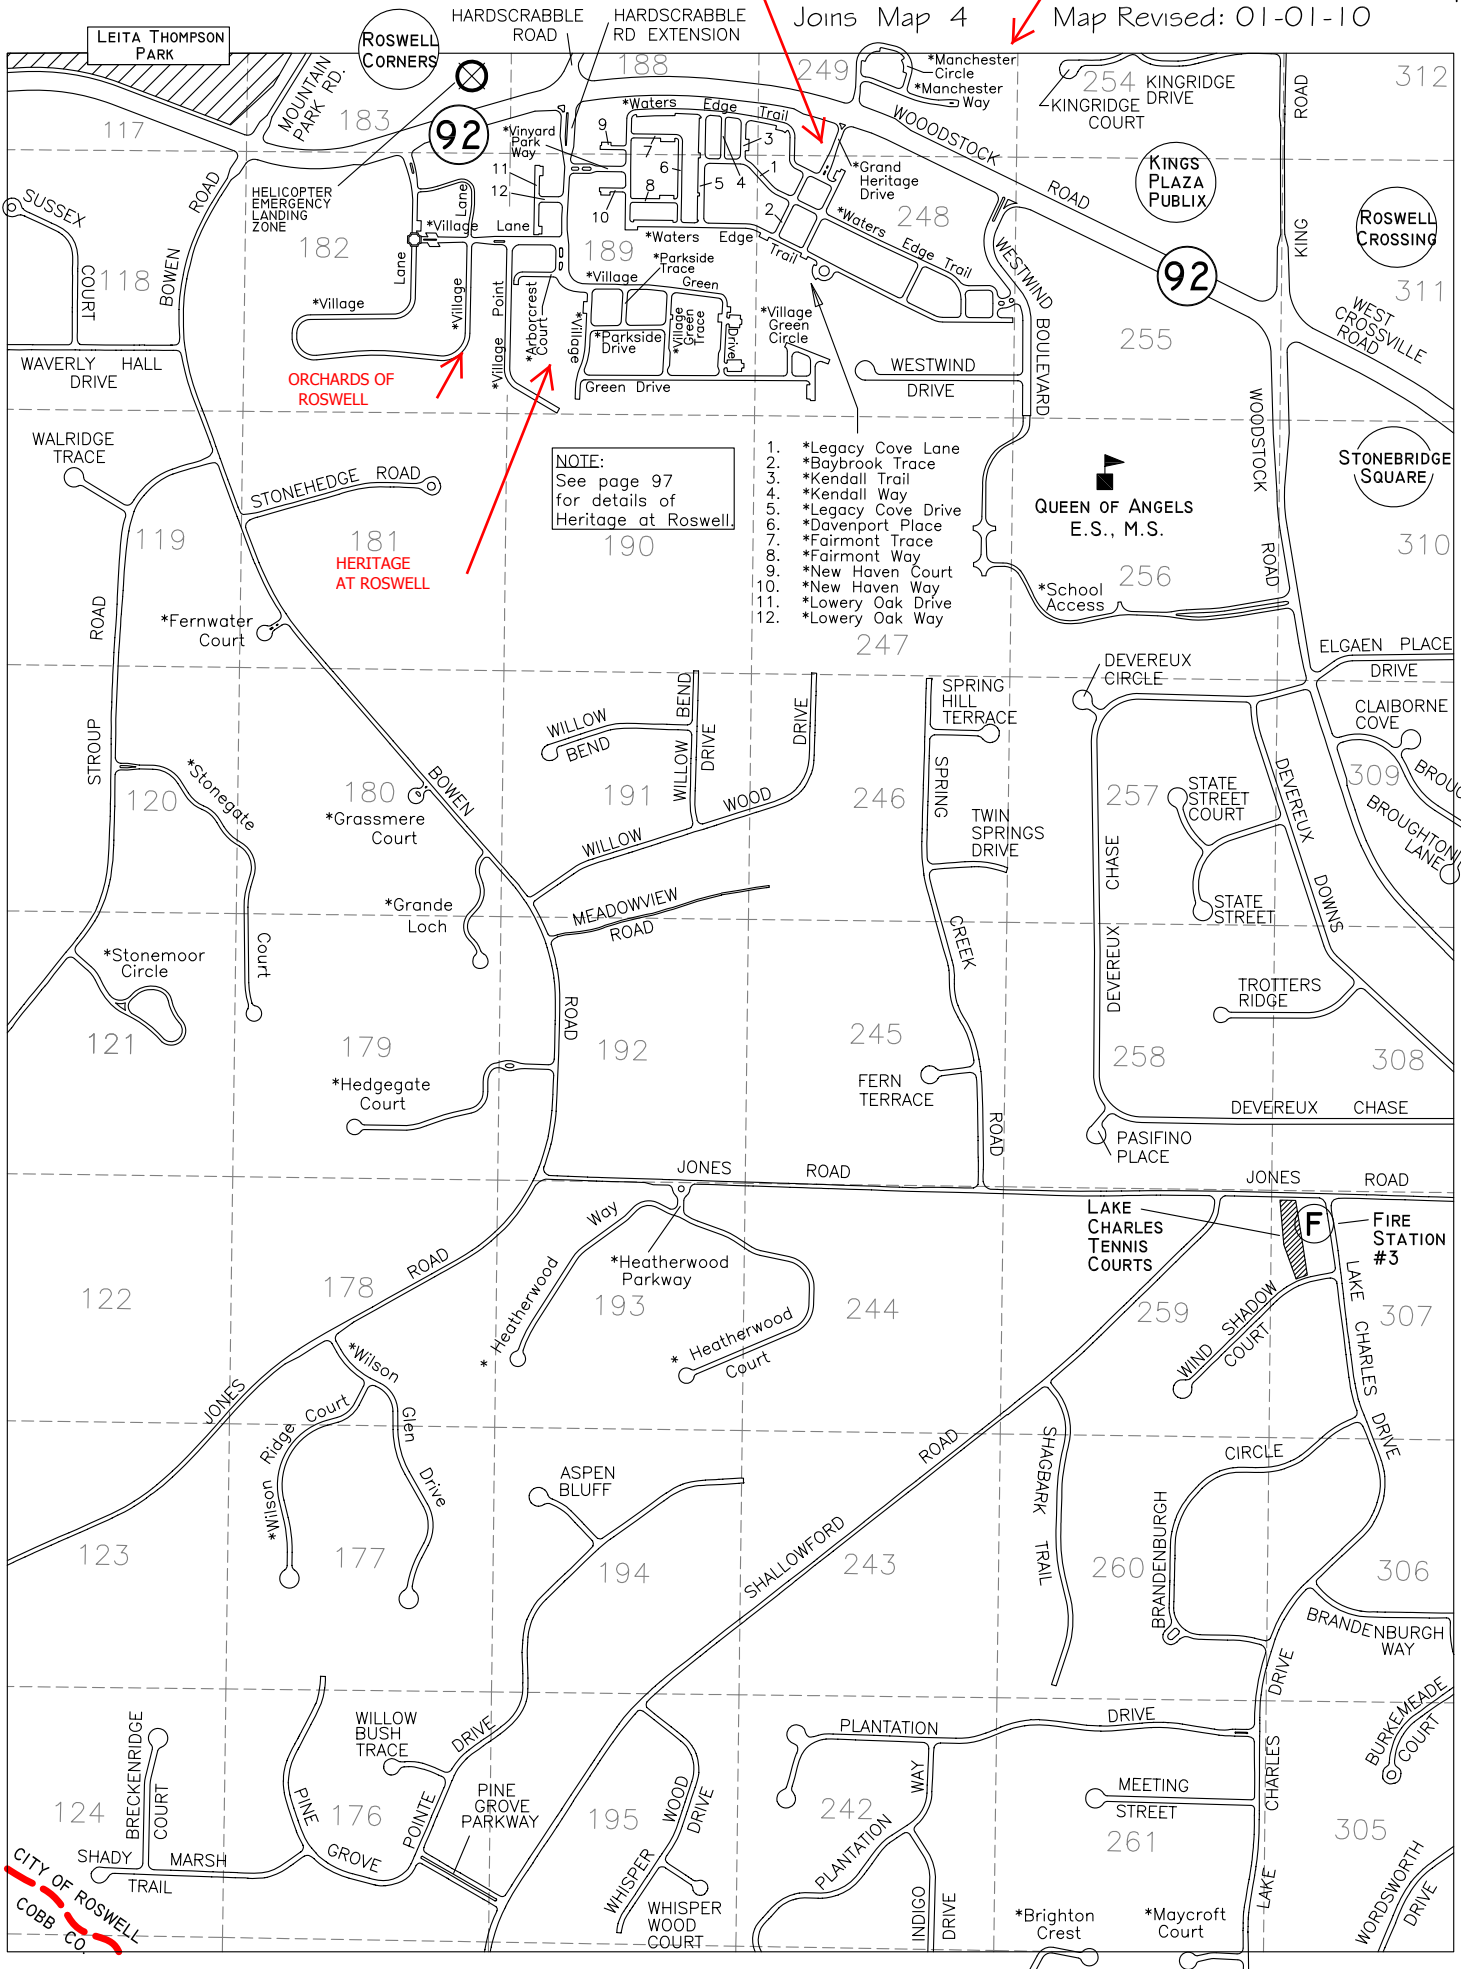

WALK AT HERITAGE

MANCHESTER TOWNHOMES

Joins Map 4

Map Revised: 01-01-10

NOTE:
See page 97
for details of
Heritage at Roswell

1. *Legacy Cove Lane
2. *Baybrook Trace
3. *Kendall Trail
4. *Kendall Way
5. *Legacy Cove Drive
6. *Davenport Place
7. *Fairmont Trace
8. *Fairmont Way
9. *New Haven Court
10. *New Haven Way
11. *Lowery Oak Drive
12. *Lowery Oak Way

ORCHARDS OF ROSWELL

HERITAGE AT ROSWELL

Joins Map 9

Joins Map 11

Joins Map 15

CITY OF ROSWELL
COBB CO.