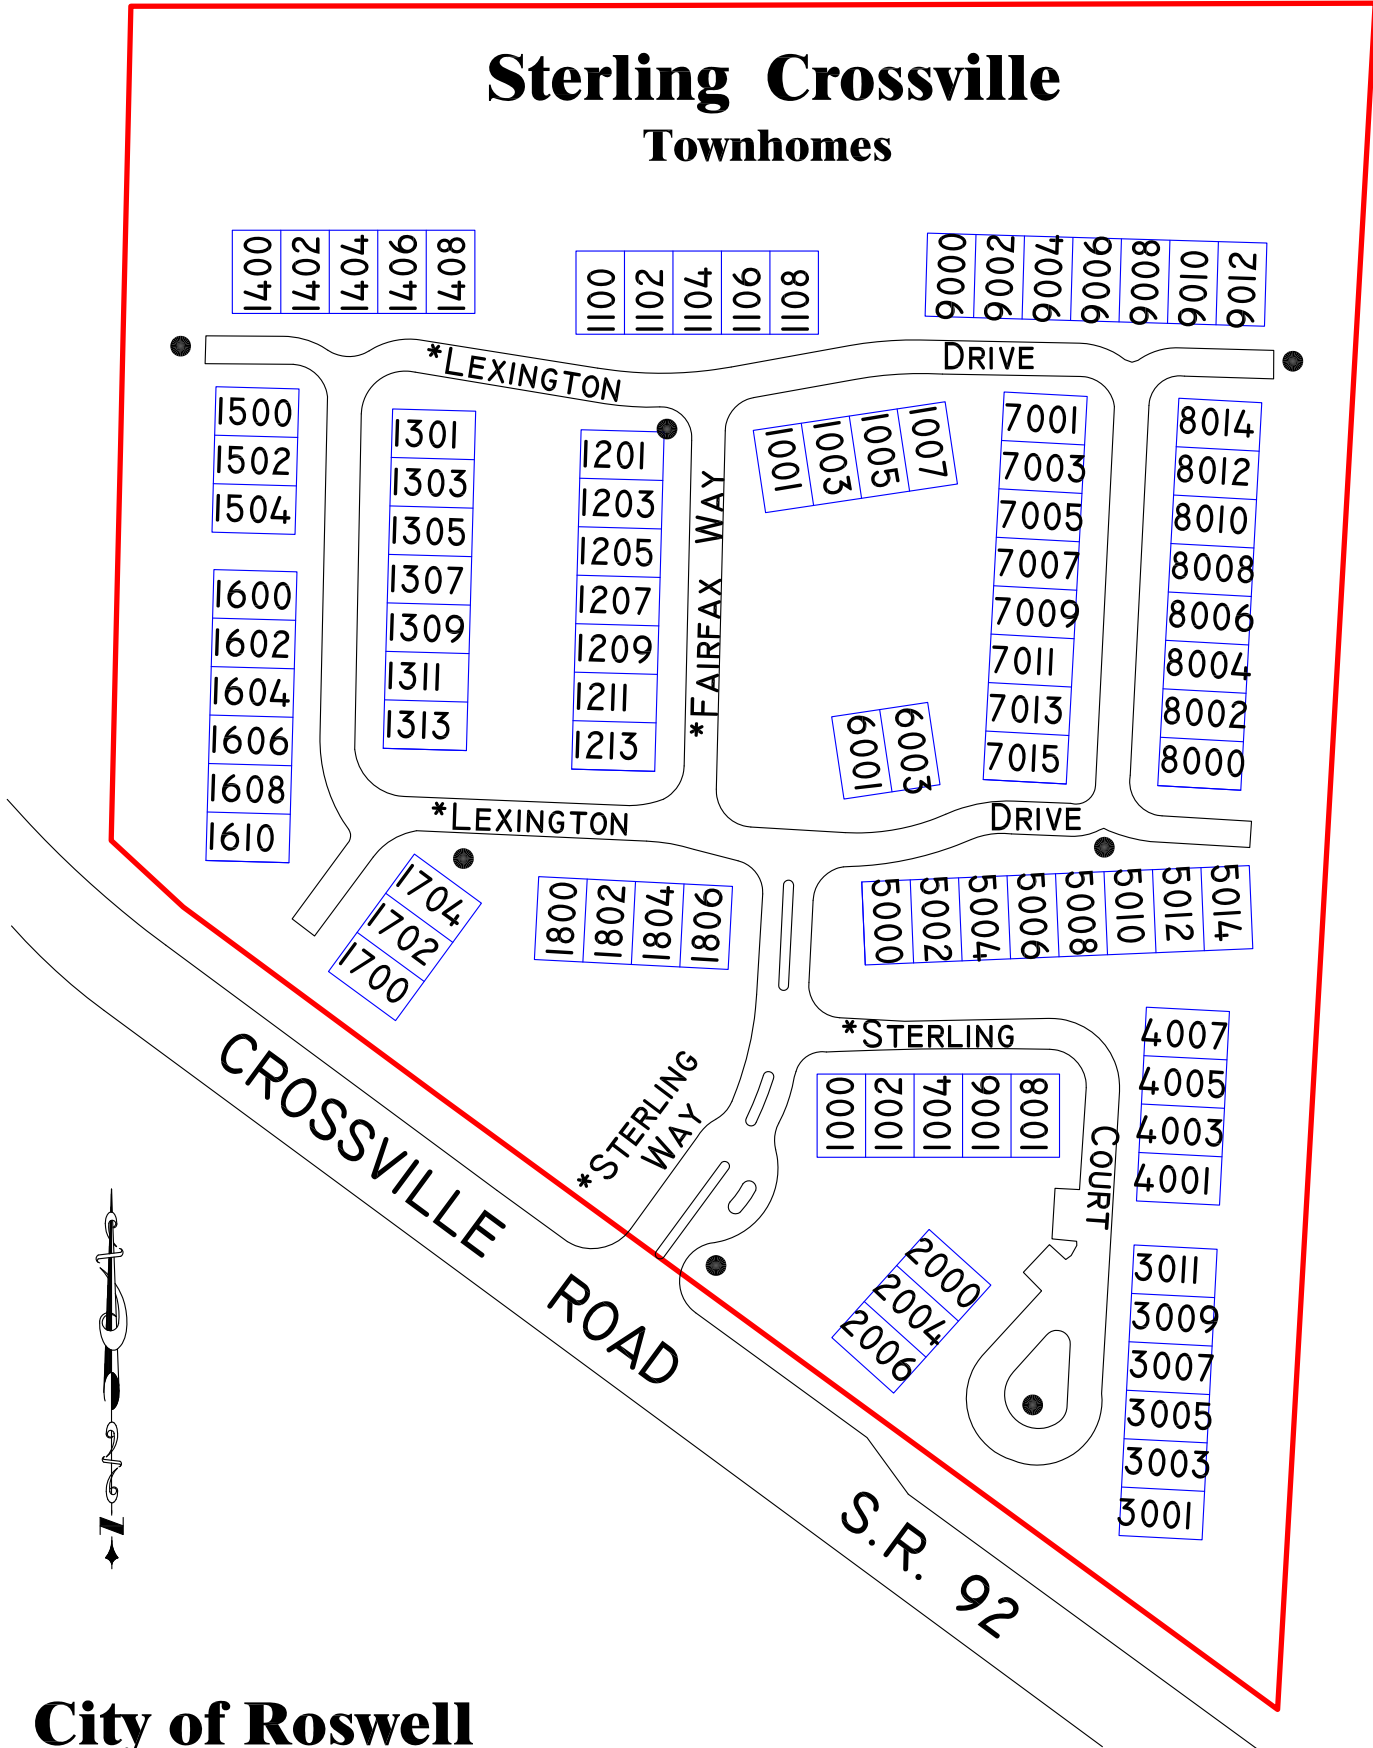

Sterling Crossville Townhomes

City of Roswell Geographic Info System

38 HILL ST. STE. G-30 ROSWELL, GA. 30075
 PH. # 770-641-3780 FAX. # 770-641-3741

99

SCALE: NONE FILE: ATLAS 99
 DATE: 3/12/01 REVISION: 01.22.10
 DRAWN: S.HAMBY