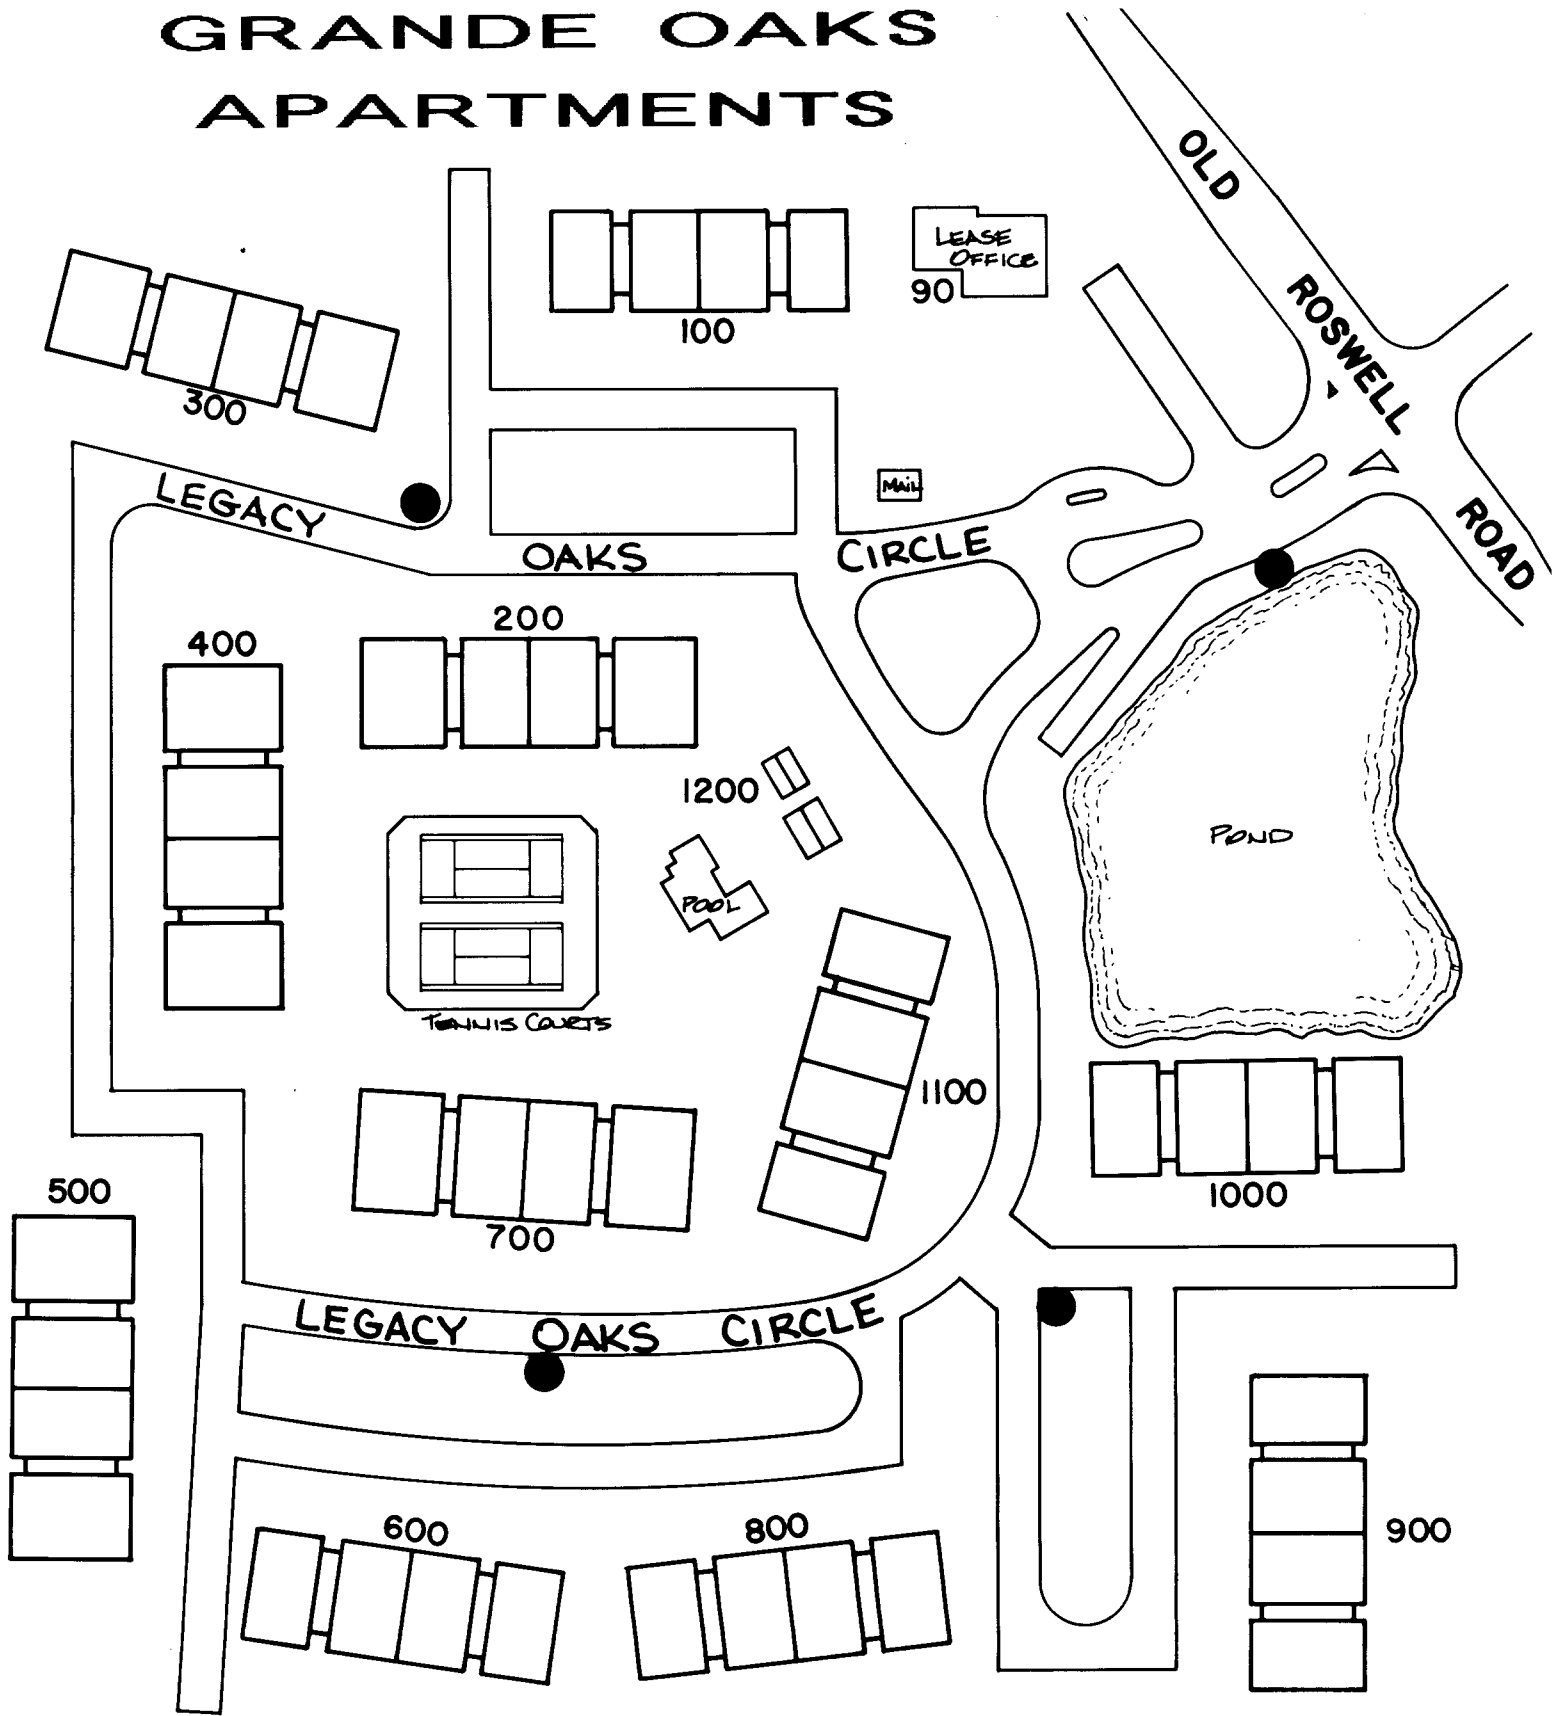

GRANDE OAKS APARTMENTS

CITY OF ROSWELL
ENGINEERING DEPT.
DATE: 8/19/90
DRAWN: S. HAMBY