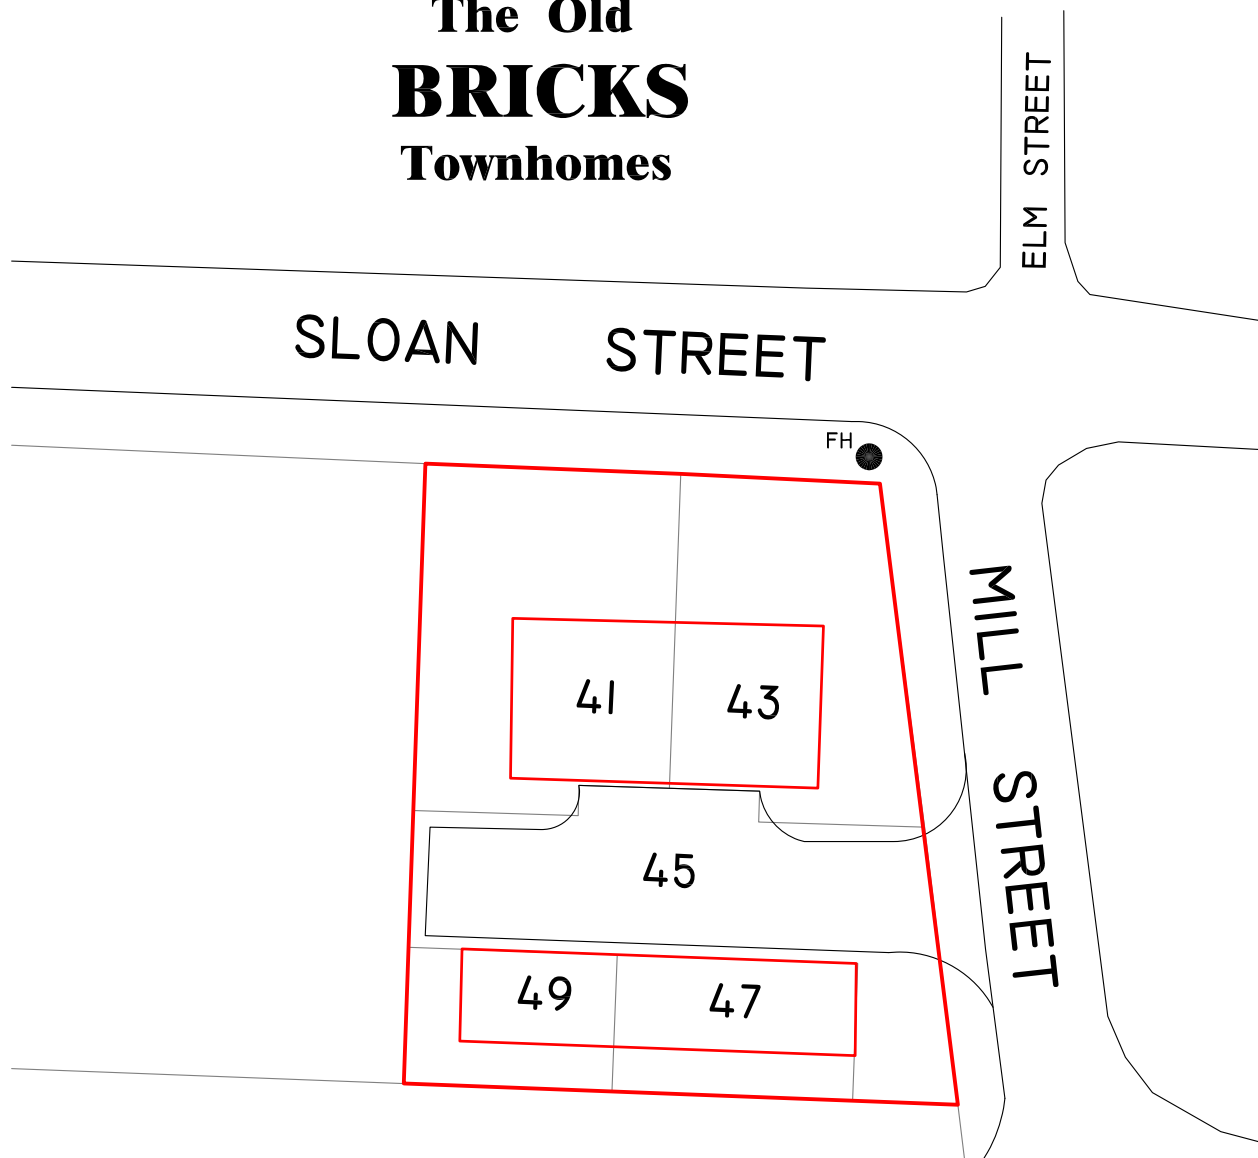

The Old **BRICKS** Townhomes

City of Roswell Geographic Info. System

38 HILL ST. STE. G-30 ROSWELL, GA. 30075
PH. # 770-641-3780 FAX. # 770-641-3741

61

SCALE: NONE
DATE: 01-07-10
DRAWN: S.HAMBY

FILE: ATLAS 61
REVISION: