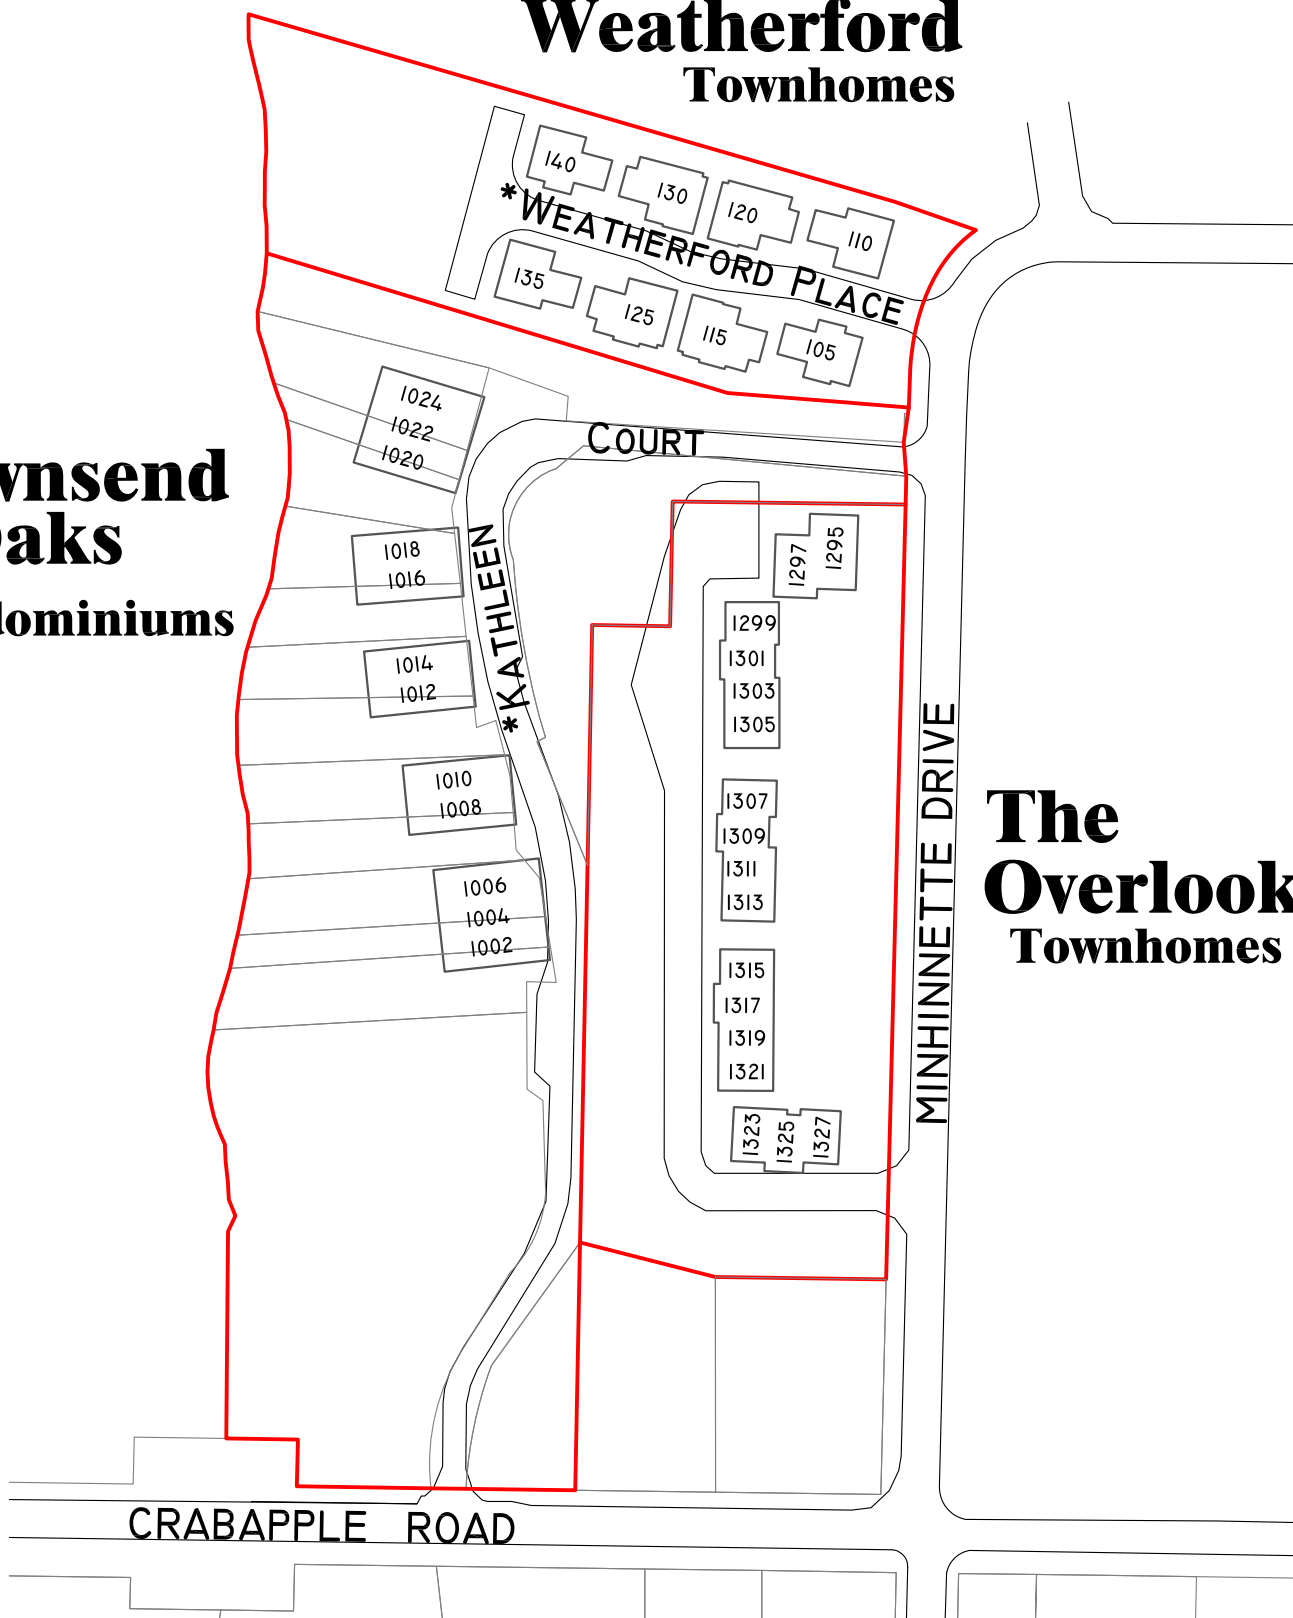

Weatherford Townhomes

Townsend Oaks Condominiums

The Overlook Townhomes

City of Roswell Engineering Division

38 HILL ST. STE. G-30 ROSWELL, GA. 30075
PH. # 770-641-3780 FAX. # 770-641-3741

46

SCALE: NONE FILE: ATLAS 46
DATE: 01-06-10 REVISION: 07.21.10
DRAWN: S.HAMBY