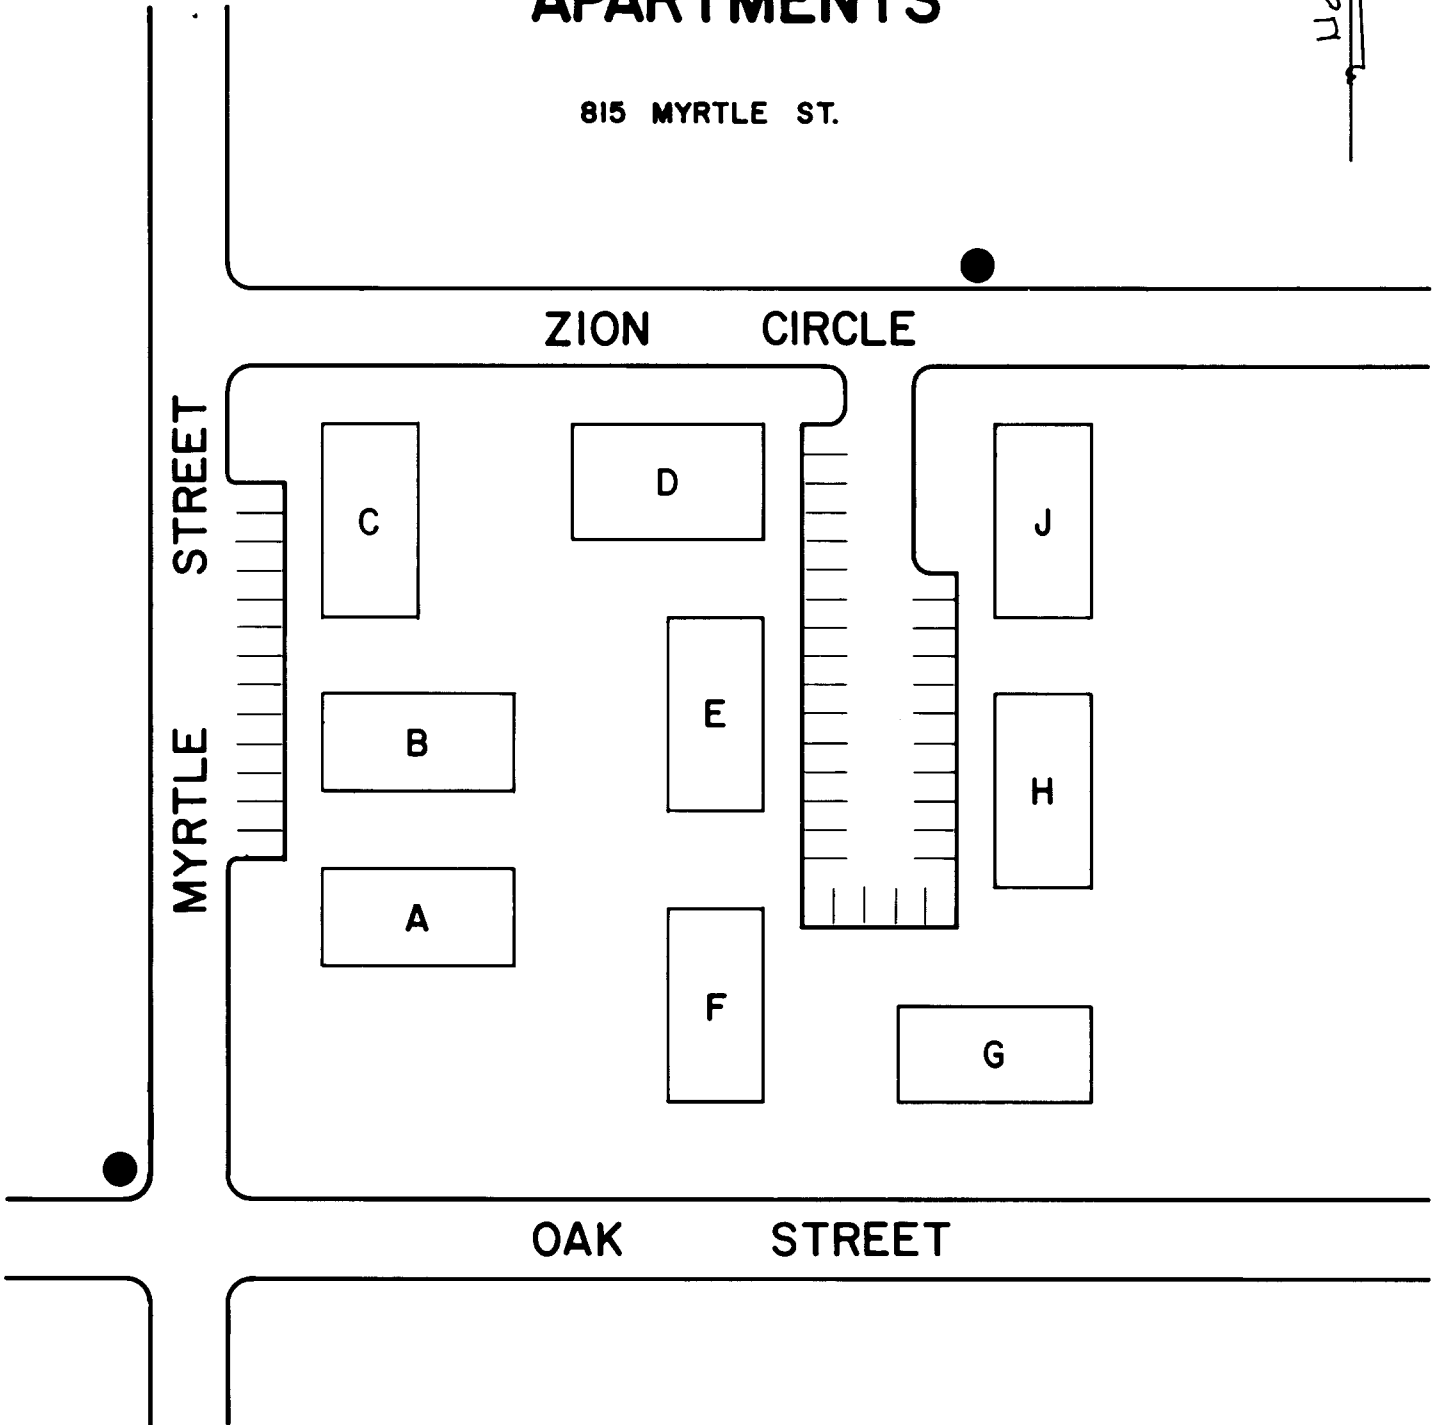

# MYRTLE STREET APARTMENTS

815 MYRTLE ST.

NORTH

CITY OF ROSWELL  
ENGINEERING DEPARTMENT  
DATE: MAY 31, 1989  
DRAWN: B. HAMBLY