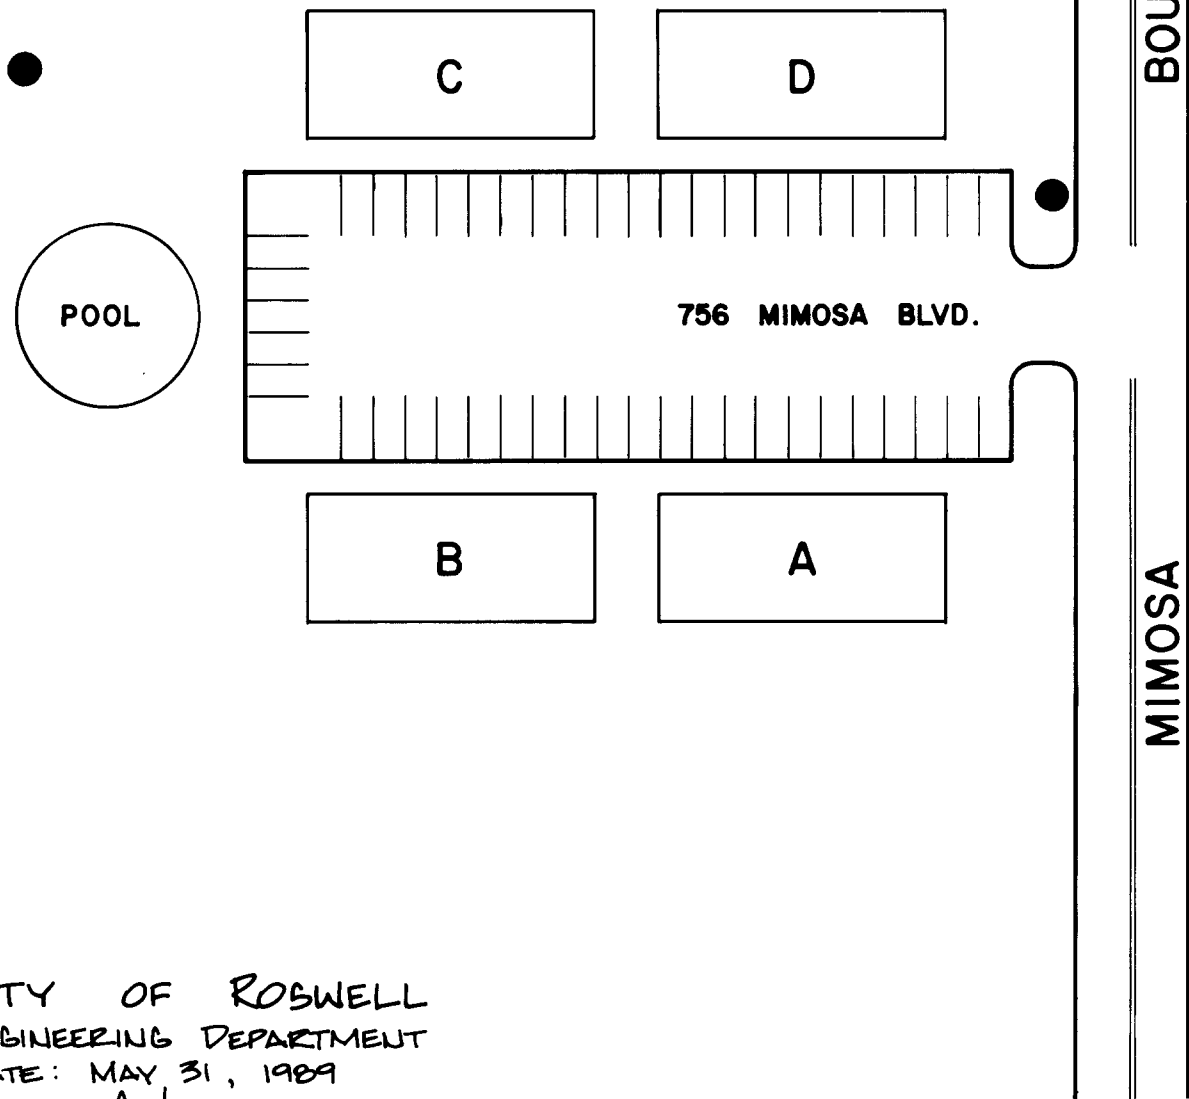

# MAGNOLIA HALL APARTMENTS

NORTH

CITY OF ROSWELL  
ENGINEERING DEPARTMENT  
DATE: MAY 31, 1989  
DRAWN: S. HAMEX  
REV: 1-28-08