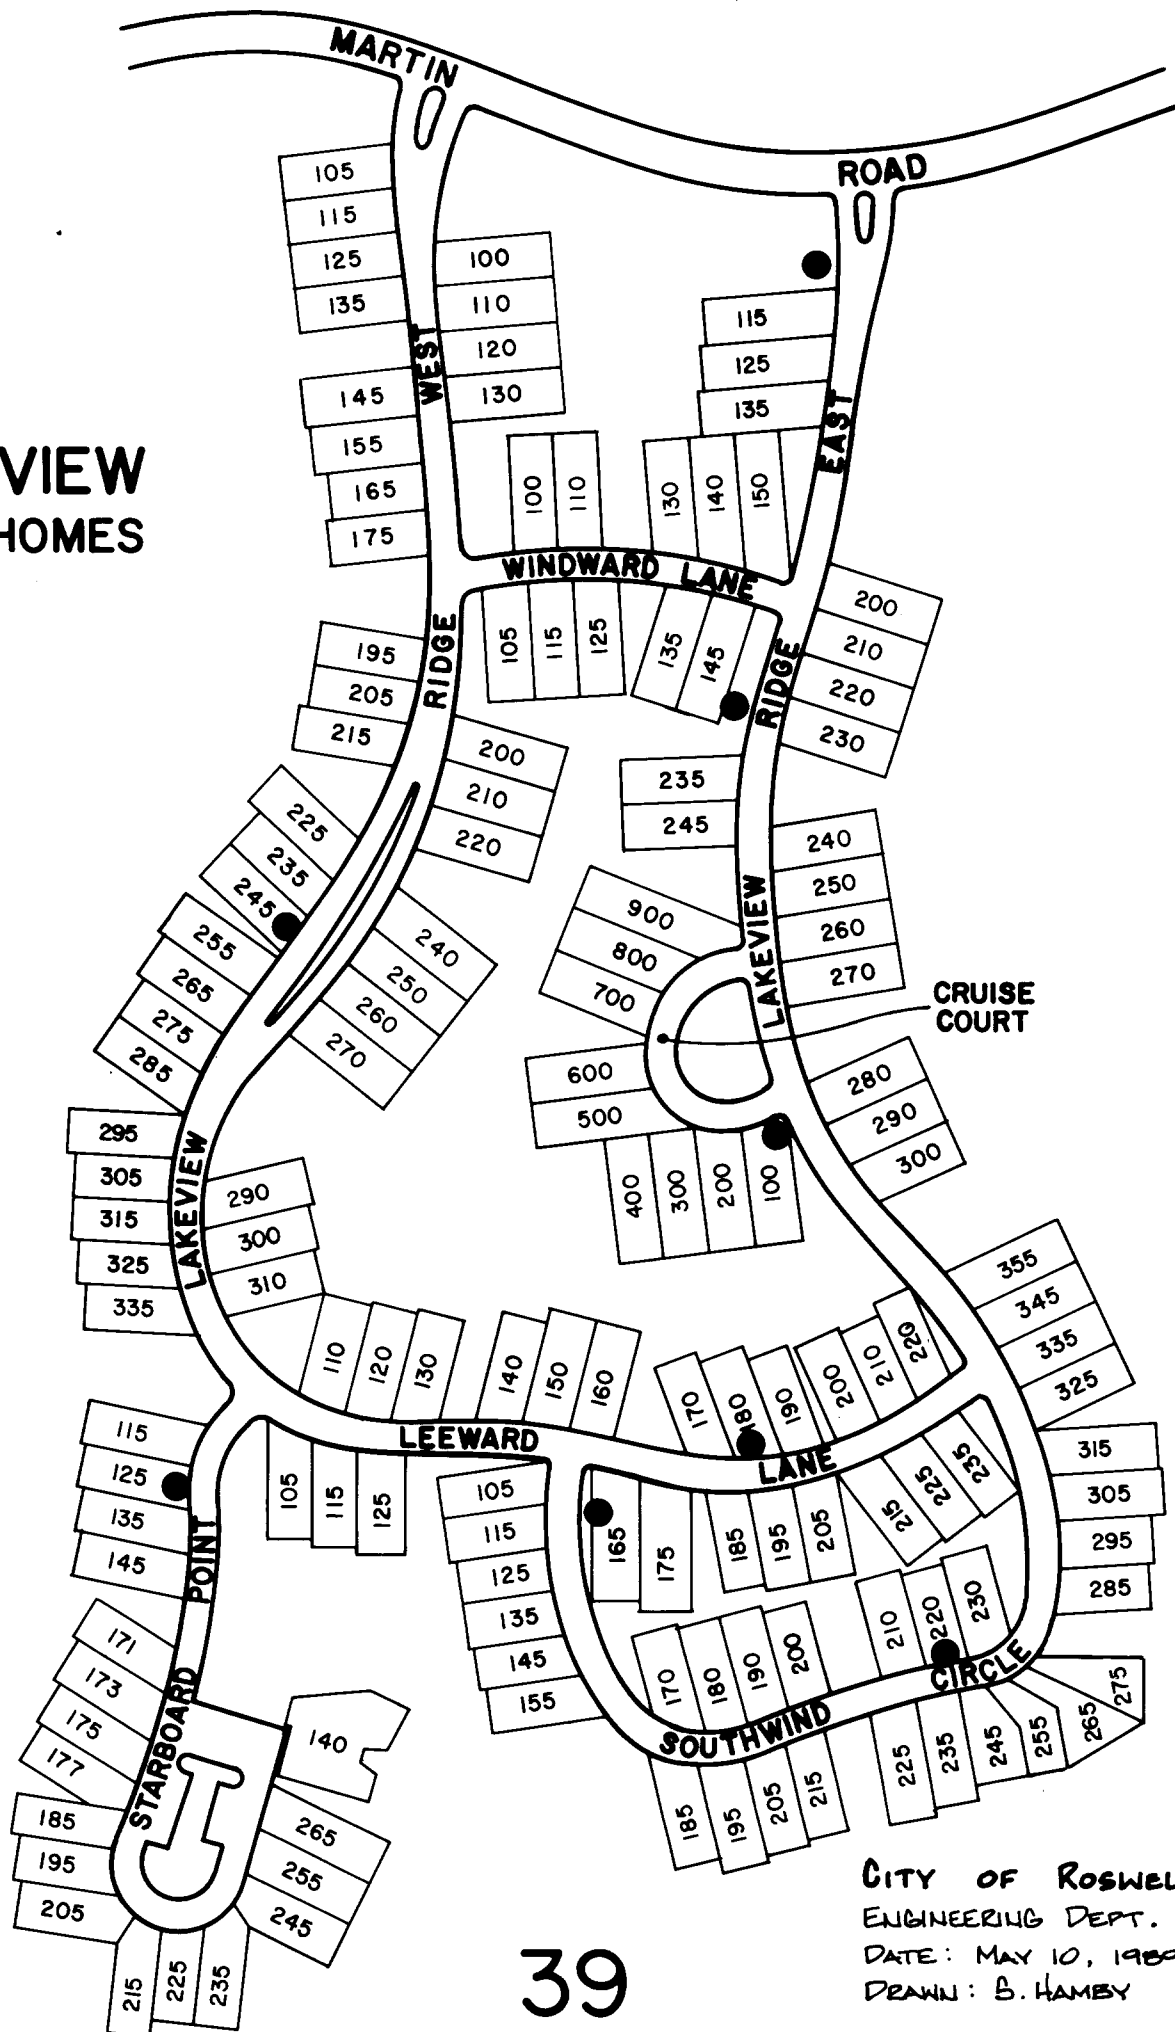

LAKEVIEW PATIO HOMES

CITY OF ROSWELL
ENGINEERING DEPT.
DATE: MAY 10, 1989
DRAWN: B. HAMBY